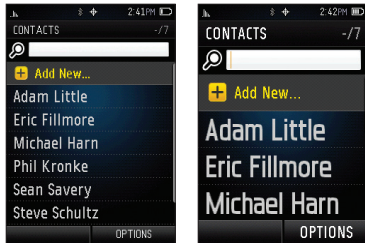

Make It Large

In addition to the large, easy-to-use keypad with big numbers, the SCP-3810 lets you quickly change the size of the font in most of the menus. Default font size is set to Normal, but it's very easy to switch to Large. Note: not all applications support the large font option.

Normal Font

Large Font

GPS Navigation Capable

The SCP-3810 offers easy access to Sprint Navigation and Sprint Family Locator right from the main menu under "Maps."

Sprint Navigation, an optional GPS application, provides audio and visual turn-by-turn directions with full color moving maps.

Sprint Family Locator allows you to see your child's location on an interactive map from your phone or computer. A 15-day free trial is available.