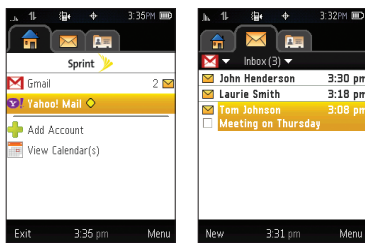

Technical Specifications

Talk Time & Battery

Up to 5.8 hours
SANYO 1000 mAh Lithium Ion battery

Screen Resolution

Main: 2.4", QVGA (240 x 320 pixels) TFT LCD, 65K-color
Sub-display: 0.9" glow-thru sub OLED

Chipset

QSC6055

Banding

1xRTT, dual-band digital only (800, 1900 MHz)

Size

3.8 x 2.0 x 0.7 in (97 x 51 x 18.1 mm)

Weight

4.0 ounces (112.5 grams)

Bluetooth® (version 2.0)

Profiles:

- SPP, GOEP (General)
- HSP (Headsets)
- HFP 1.5 (Hands-free car kits)
- OPP (vCard transfer)
- DUN (Dial-up networking)
- BPP (Bluetooth Printing)
- PBAP (Phone Book Access)