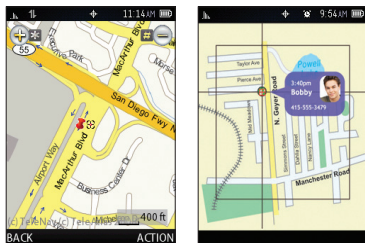

Sprint Navigation

Sprint Family Locator

Sprint Mobile Email

The SCP-3810 supports "push" email from popular sites such as Yahoo!, Google, AOL, MSN as well as IMAP/POP3 accounts. Also stay up-to-speed with work email if you have either a Microsoft Exchange or Lotus Domino corporate email server. Supports Outlook calendar functions.